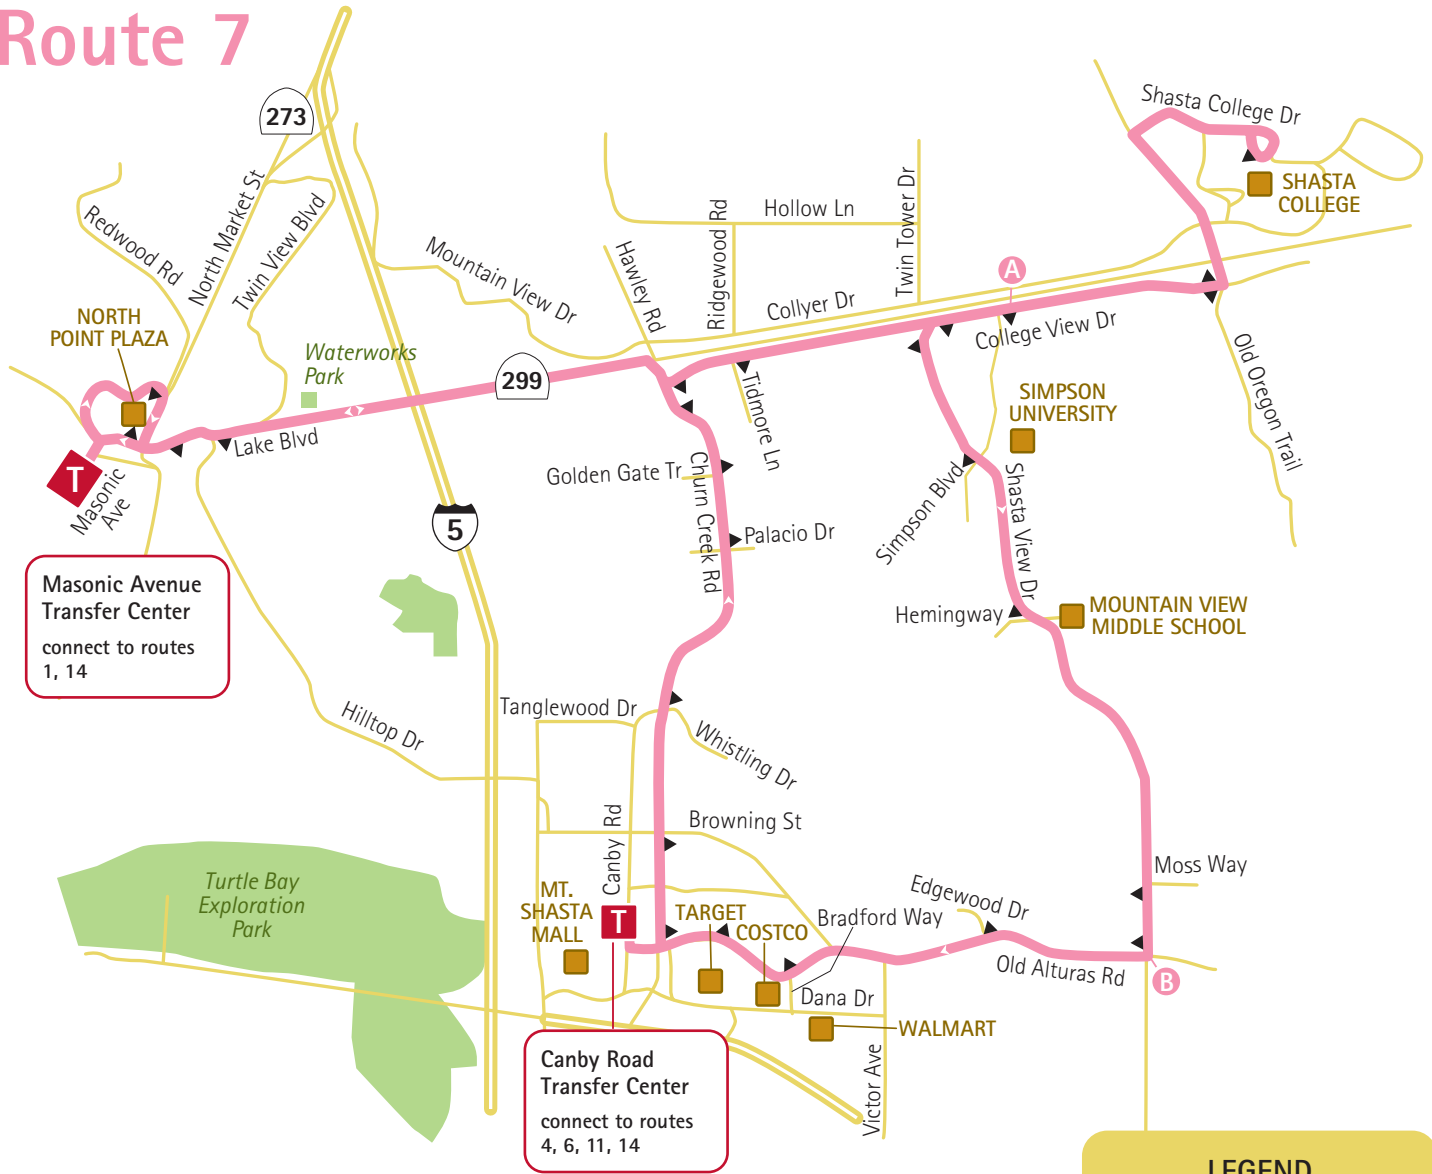

Route 7

WEEKDAY SCHEDULE

Saturday service begins 3 hours later and ends at the time indicated. There is no Sunday service.

leaves Masonic Ave Transfer Center	Simpson University	Shasta View at Old Alturas	Canby Rd Transfer Center	arrives Masonic Ave Transfer Center
T	A	B	T	T
7:00am	7:15	7:30	7:45	8:00
Every 30 mins. between 7:30-10:30 and 1:30-3:30, then hourly until last bus at:				
7:00pm	7:15	7:30	7:45	8:00
Route 7 operates hourly on Saturdays from 10:00 am to last bus at 8:00 pm				

From Downtown Redding Transit Center to Shasta College:

- Route 7 departs at 7:30am and arrives at Shasta College at 7:50am. This is the only time Route 7 departs the Downtown Transit Center. All other times follow route as shown.
- Burney Express departs at 10:35am and 5:45pm, arrives at Shasta College at 10:45am and 5:55pm.

From Shasta College:

- Burney Express departs campus at 7:15am and 1:15pm, arriving downtown Redding at 7:25am and 1:25pm.

www.RABArise.com

241-2877