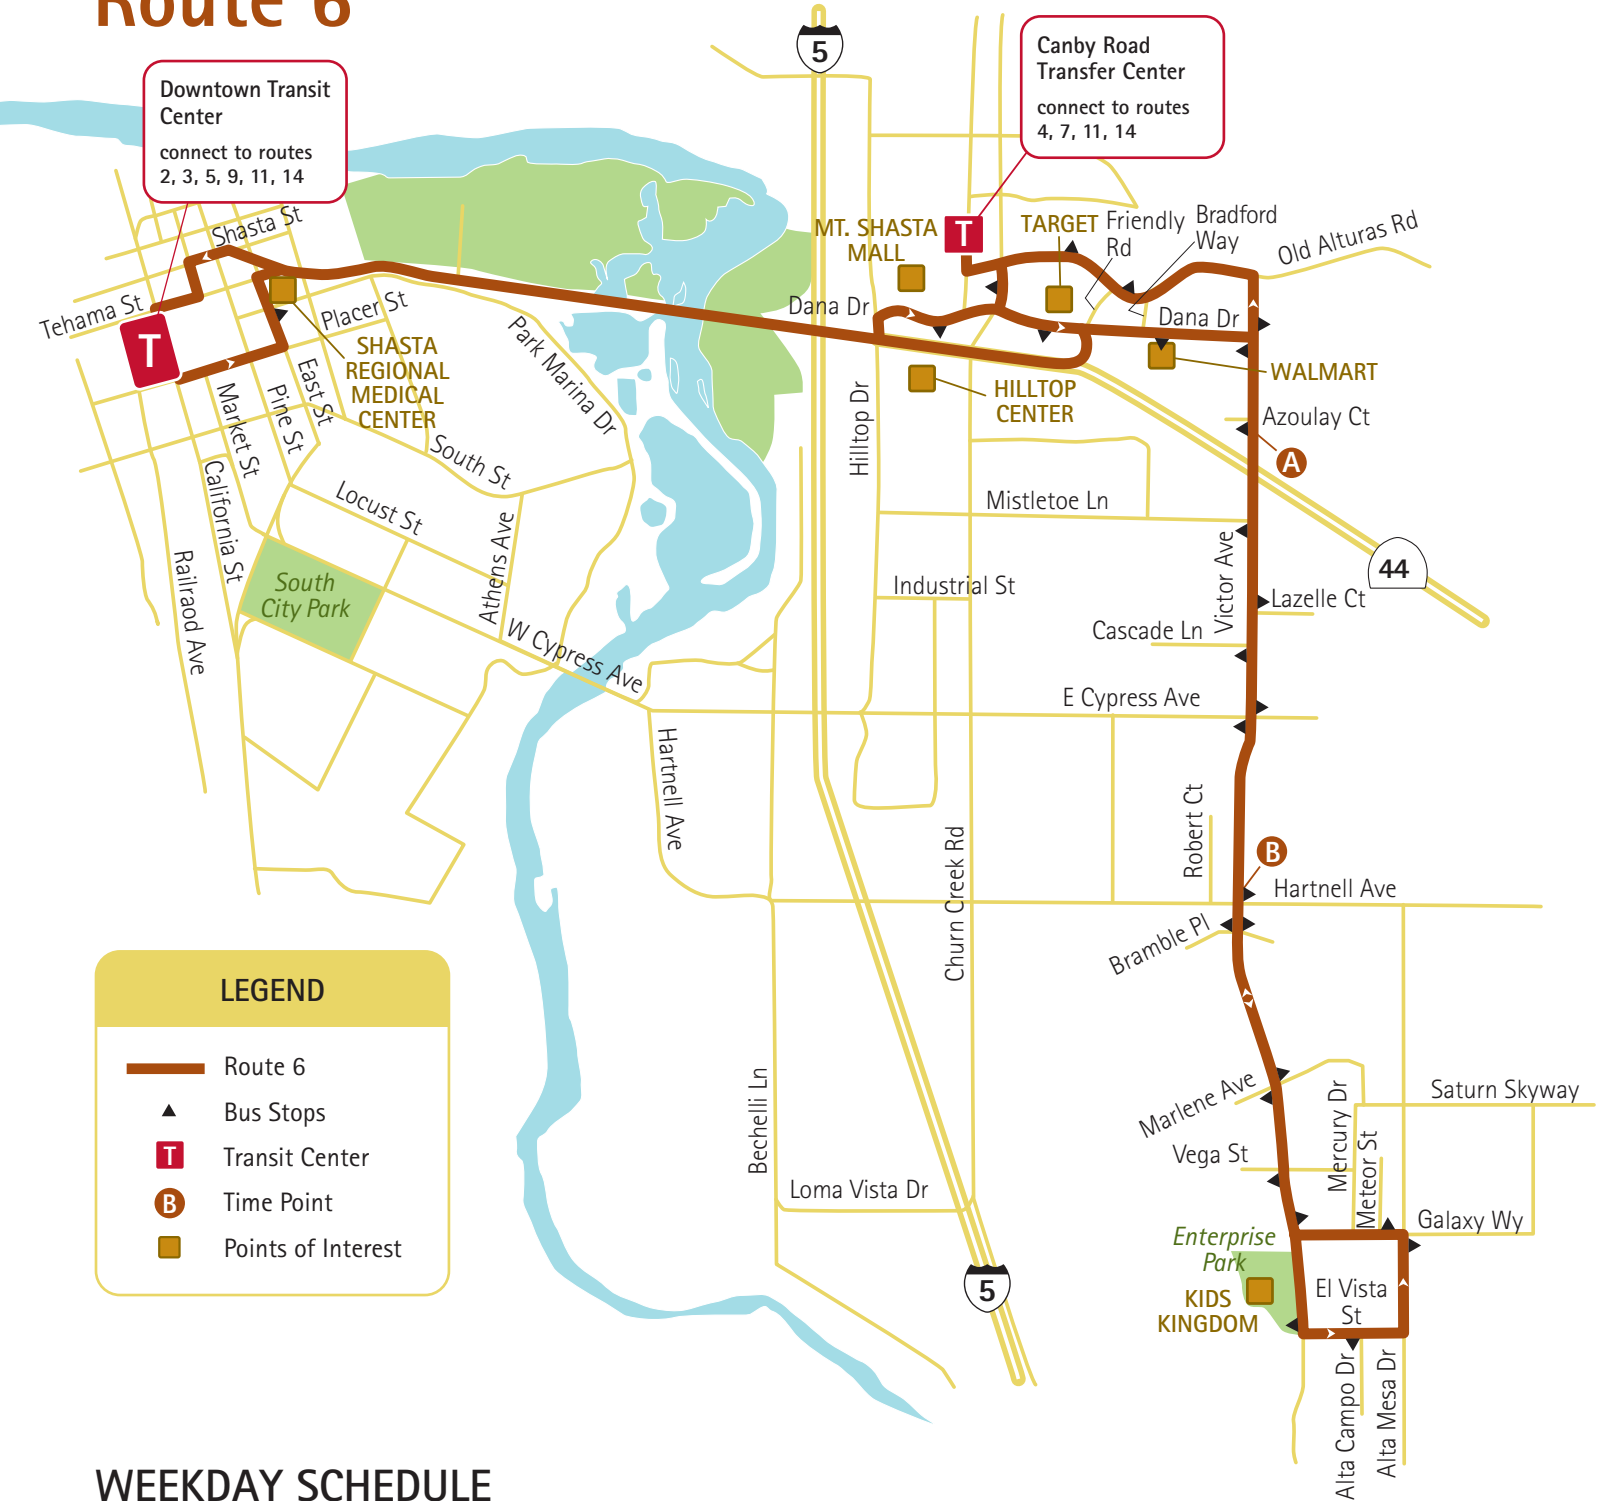

Route 6

Downtown Transit Center
connect to routes
2, 3, 5, 9, 11, 14

Canby Road Transfer Center
connect to routes
4, 7, 11, 14

LEGEND

- Route 6
- Bus Stops
- T Transit Center
- B Time Point
- Points of Interest

WEEKDAY SCHEDULE

Saturday service begins 3 hours later and ends at the time indicated. There is no Sunday service.

leaves Downtown Transit Center	Victor at Azoulay	Victor at Hartnell	Canby Rd Transfer Center	arrives Downtown Transit Center
T	A	B	T	T
6:30am	6:45	7:00	7:15	7:30
Then every hour until last bus at:				
6:30pm	6:45	7:00	7:15	7:30