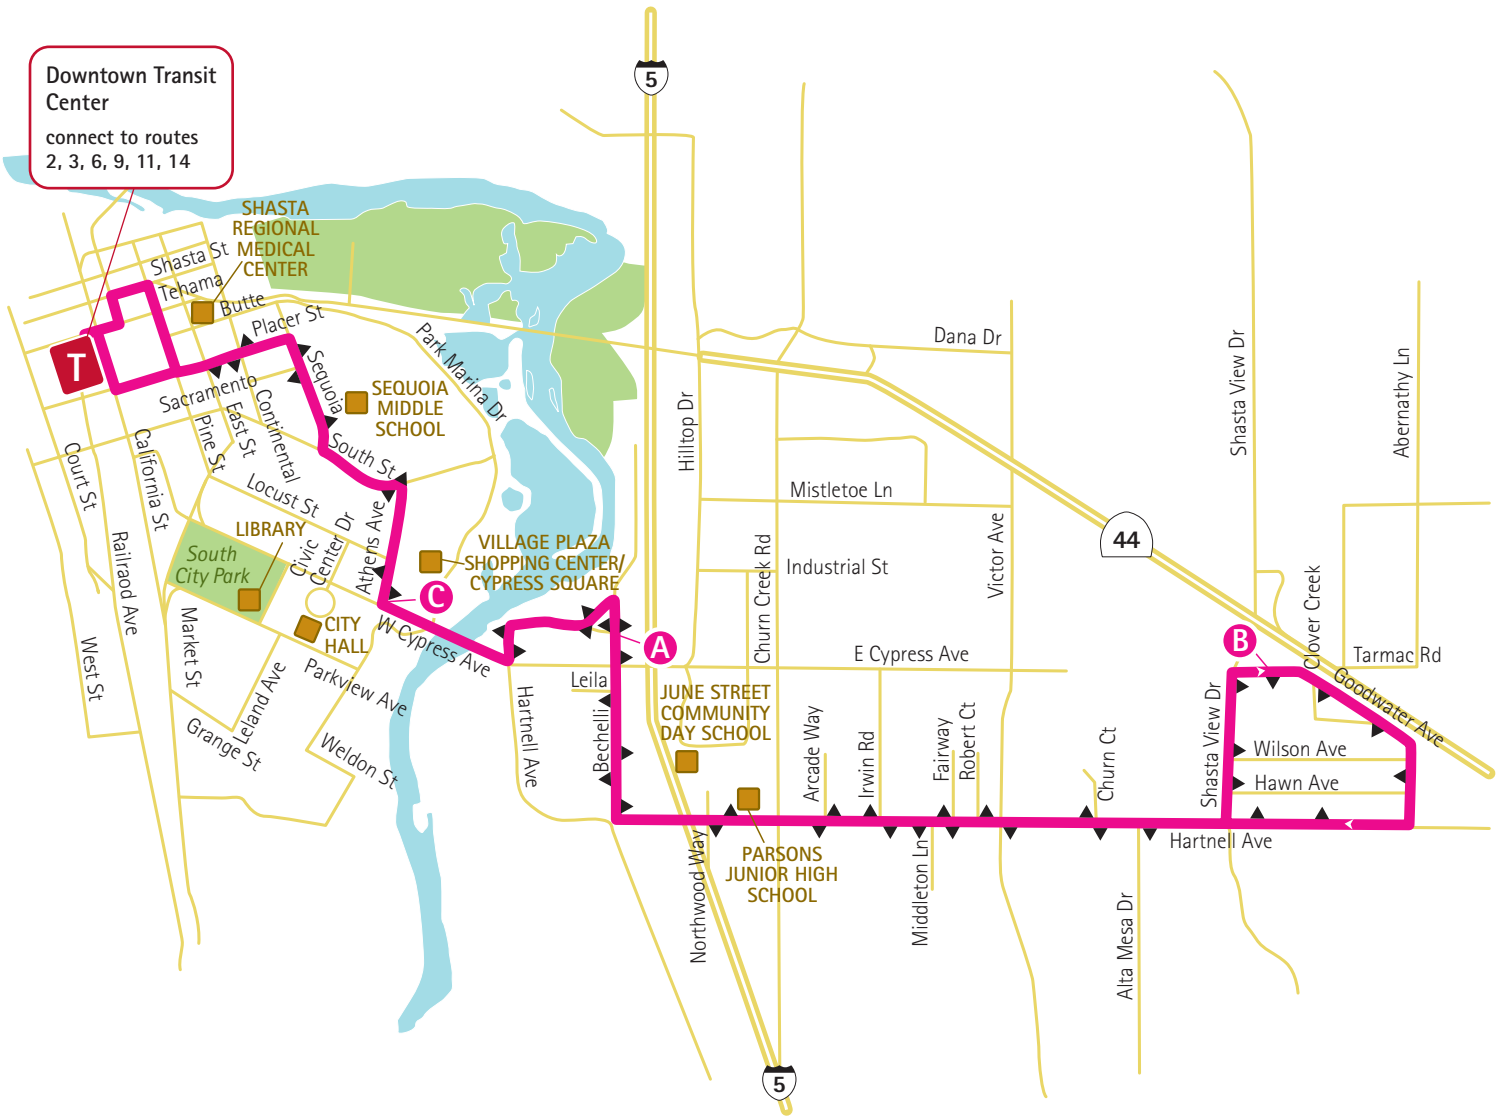

# Route 5

**LEGEND**

- Route 5
- ▲ Bus Stops
- T** Transit Center
- B** Time Point
- Points of Interest

## WEEKDAY SCHEDULE

Saturday service begins 3 hours later and ends at the time indicated. There is no Sunday service.

leaves Downtown Transit Center <b>T</b>	Bechelli at Knollcrest <b>A</b>	Goodwater at Webb Ct <b>B</b>	Athens at Cypress <b>C</b>	arrives Downtown Transit Center <b>T</b>
6:30am	6:45	7:00	7:15	7:30
Then every hour until last bus at:				
6:30pm	6:45	7:00	7:15	7:30