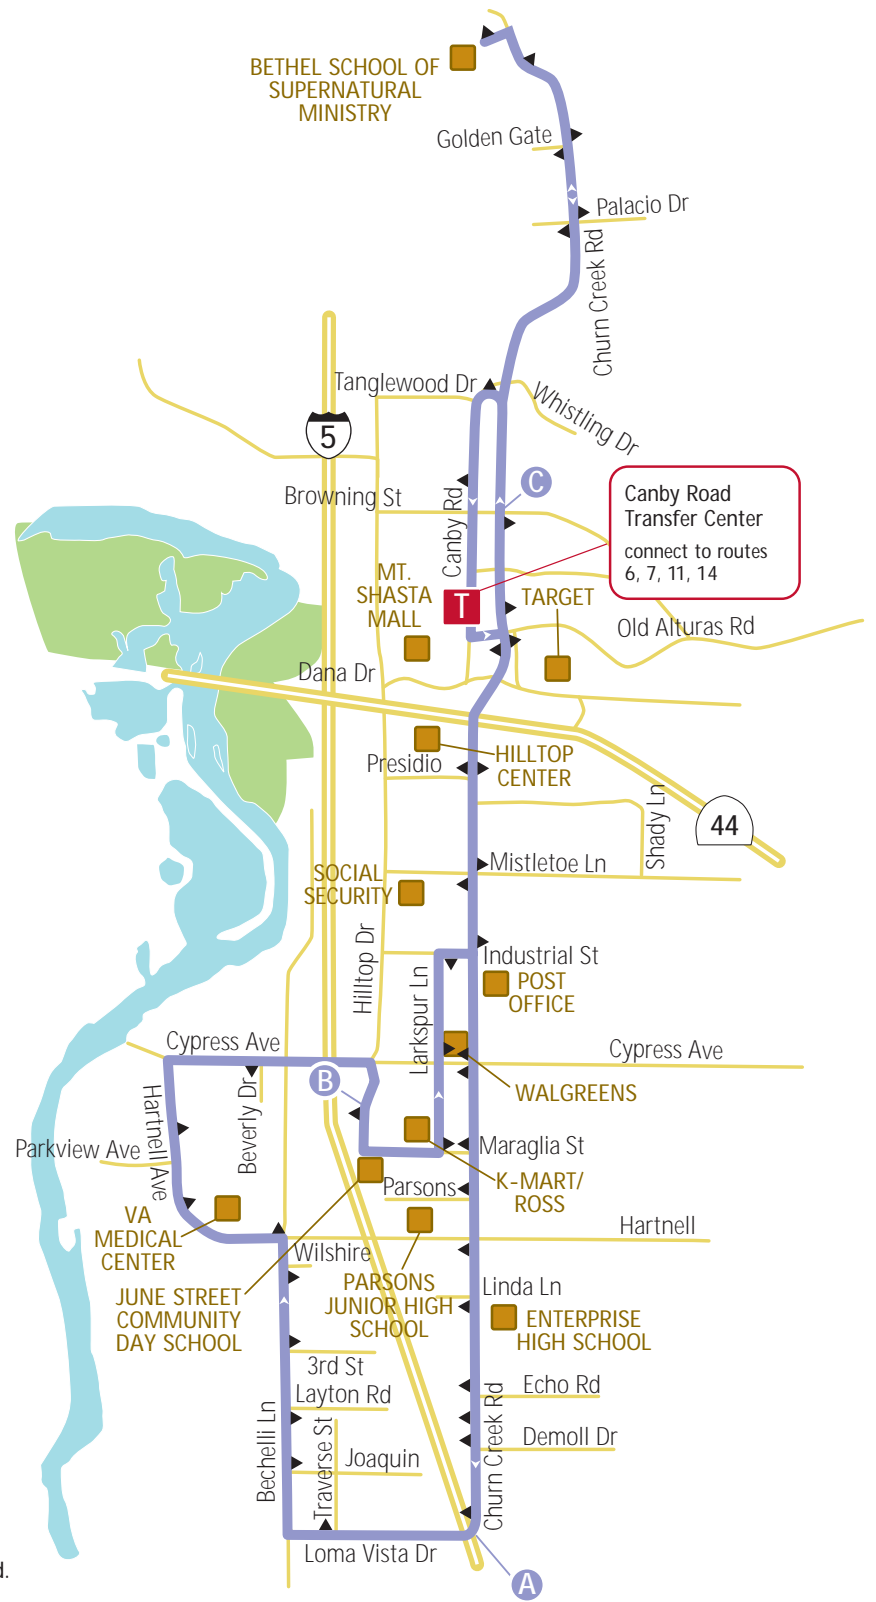

Route 4

Canby Road Transfer Center connect to routes 6, 7, 11, 14

LEGEND

- Route 4
- ▲ Bus Stops
- T Transfer Center
- B Time Point
- Points of Interest

WEEKDAY SCHEDULE

Saturday service begins 3 hours later and ends at the time indicated. There is no Sunday service.

leaves Canby Rd Transfer Center T	Churn Creek at Loma Vista A	2620 Hilltop B	Churn Creek at Browning C	arrives Canby Rd Transfer Center T
6:00am	6:15	6:30	6:45	7:00
Then every hour until last bus at:				
6:00pm	6:15	6:30	6:45	7:00