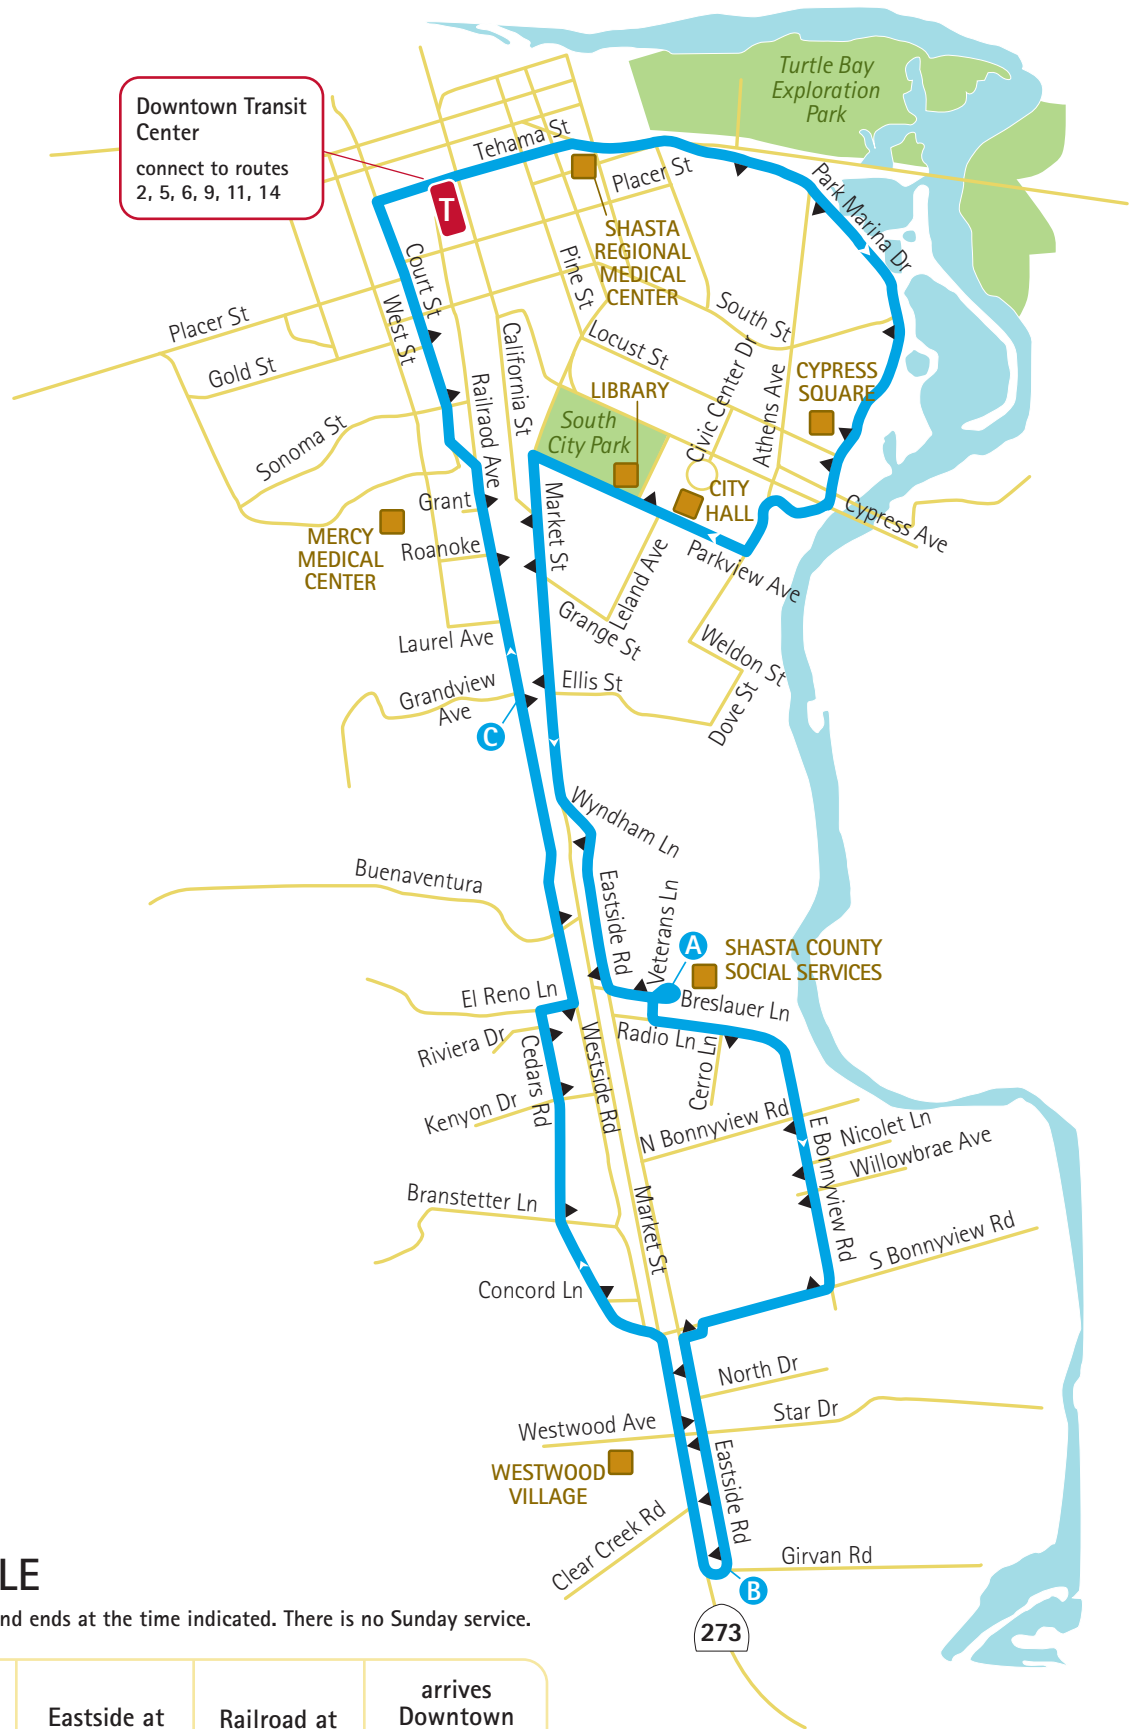

Route 3

LEGEND

- Route 3
- ▲ Bus Stops
- T Transit Center
- B Time Point
- Points of Interest

WEEKDAY SCHEDULE

Saturday service begins 3 hours later and ends at the time indicated. There is no Sunday service.

leaves Downtown Transit Center	Social Services	Eastside at Girvan	Railroad at Grandview	arrives Downtown Transit Center
T	A	B	C	T
6:30am	6:45	7:00	7:15	7:30
Then every hour until last bus at:				
6:30pm	6:45	7:00	7:15	7:30