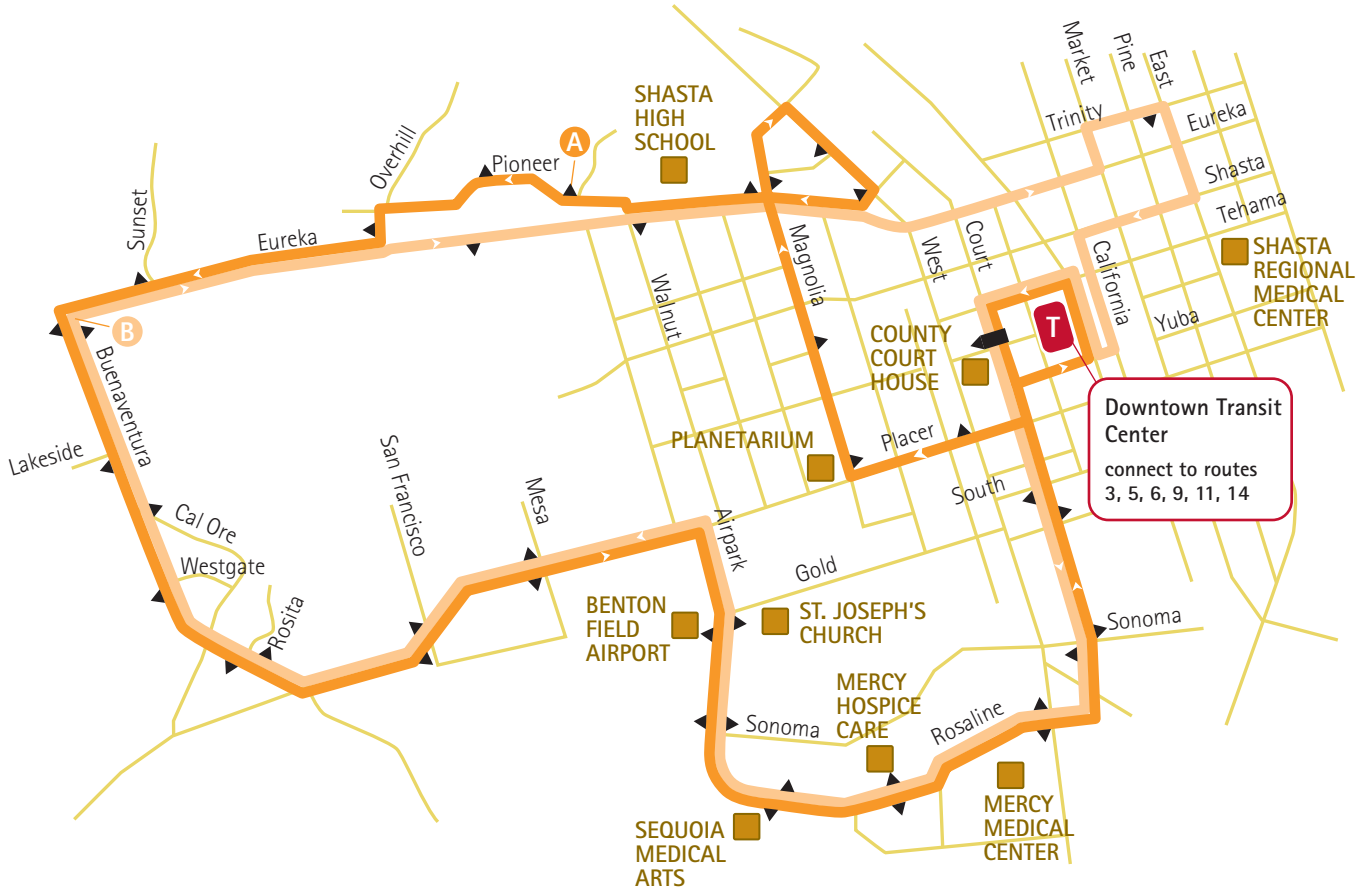

Route 2

LEGEND

- Route 2 Counterclockwise
- Route 2 Clockwise
- Bus Stops
- Transit Center
- Time Point
- Points of Interest

WEEKDAY SCHEDULE

Saturday service begins 3 hours later and ends at the time indicated. There is no Sunday service.

Counterclockwise Loop

Clockwise Loop

leaves Downtown Transit Center	Pioneer at Shasta High School	Downtown Transit Center	Eureka at Buena Ventura	arrives Downtown Transit Center
6:30am	6:45	7:00	7:15	7:30
Then every hour until last bus at:				
6:30pm	6:45	7:00	7:15	7:30