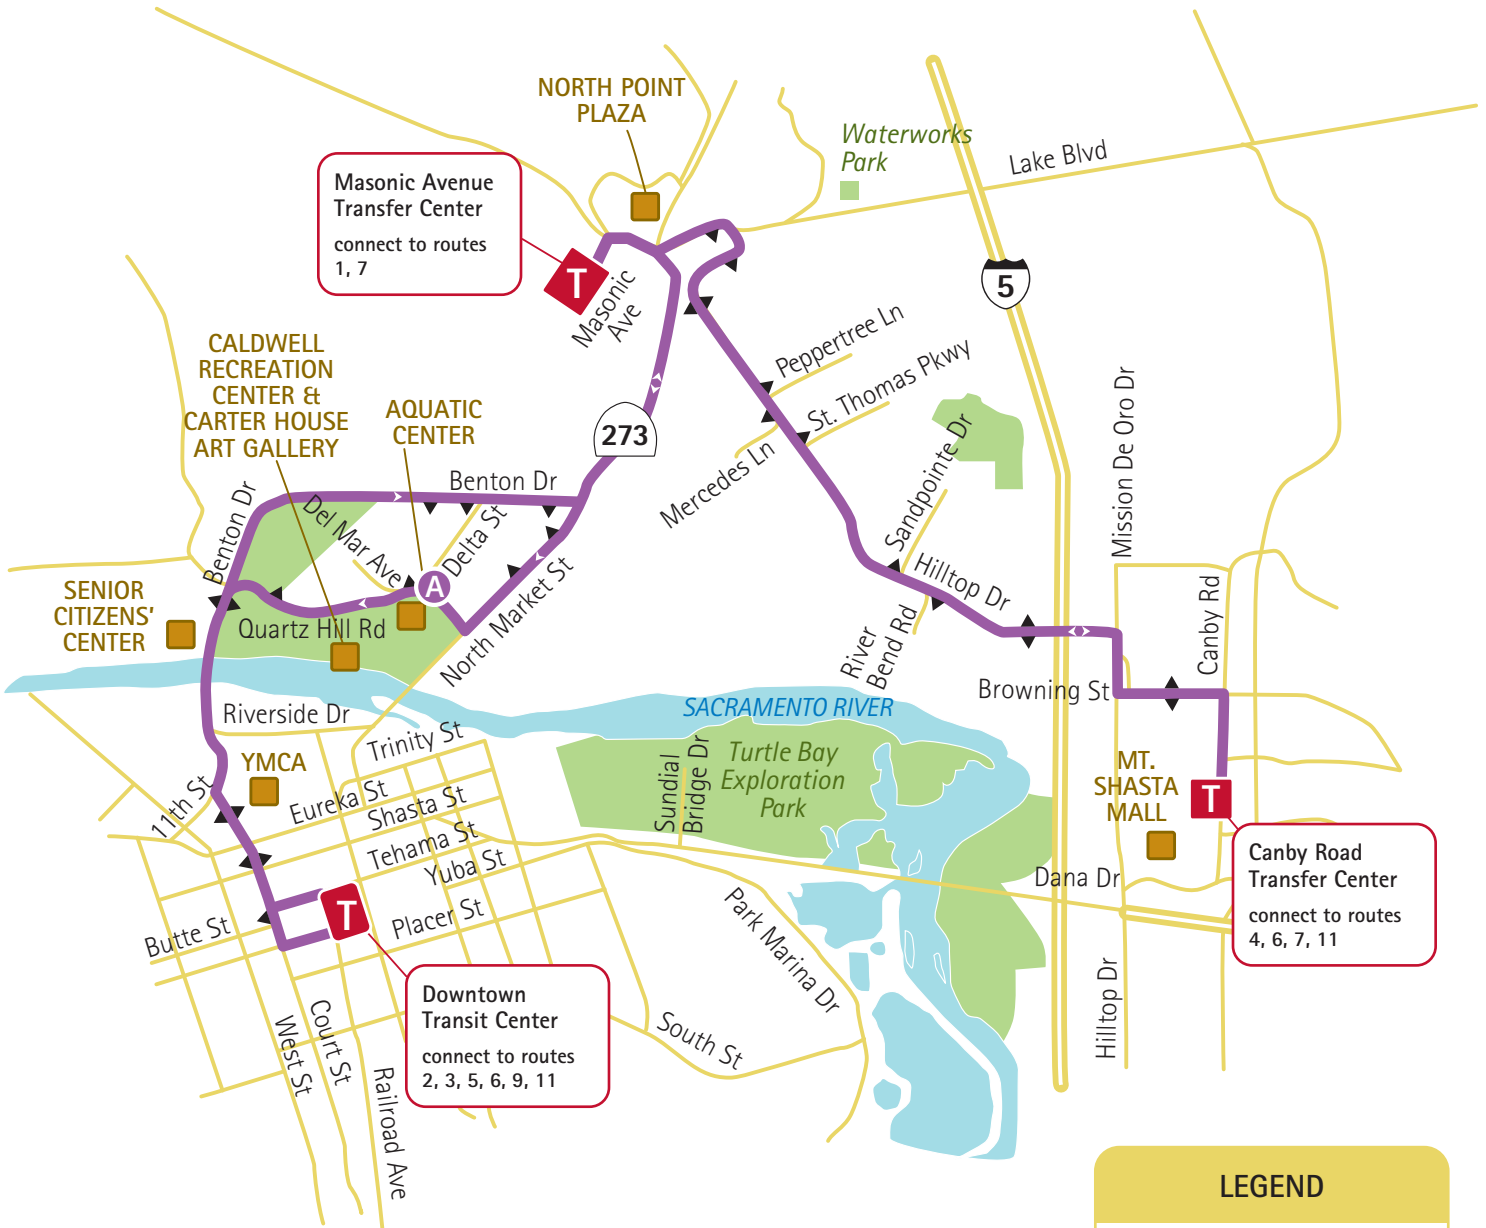

Route 14

LEGEND

- Route 14
- Bus Stops
- T Transit Center
- Points of Interest

WEEKDAY SCHEDULE

Saturday service begins 3 hours later and ends at the time indicated. There is no Sunday service.

leaves Downtown Transit Center	Masonic Ave Transfer Center	Canby Rd Transfer Center	Quartz Hill at Delta	arrives Downtown Transit Center
T	T	T	A	T
6:30am	6:45	7:00	7:15	7:30
Then every hour until last bus at:				
6:30pm	6:45	7:00	7:15	7:30