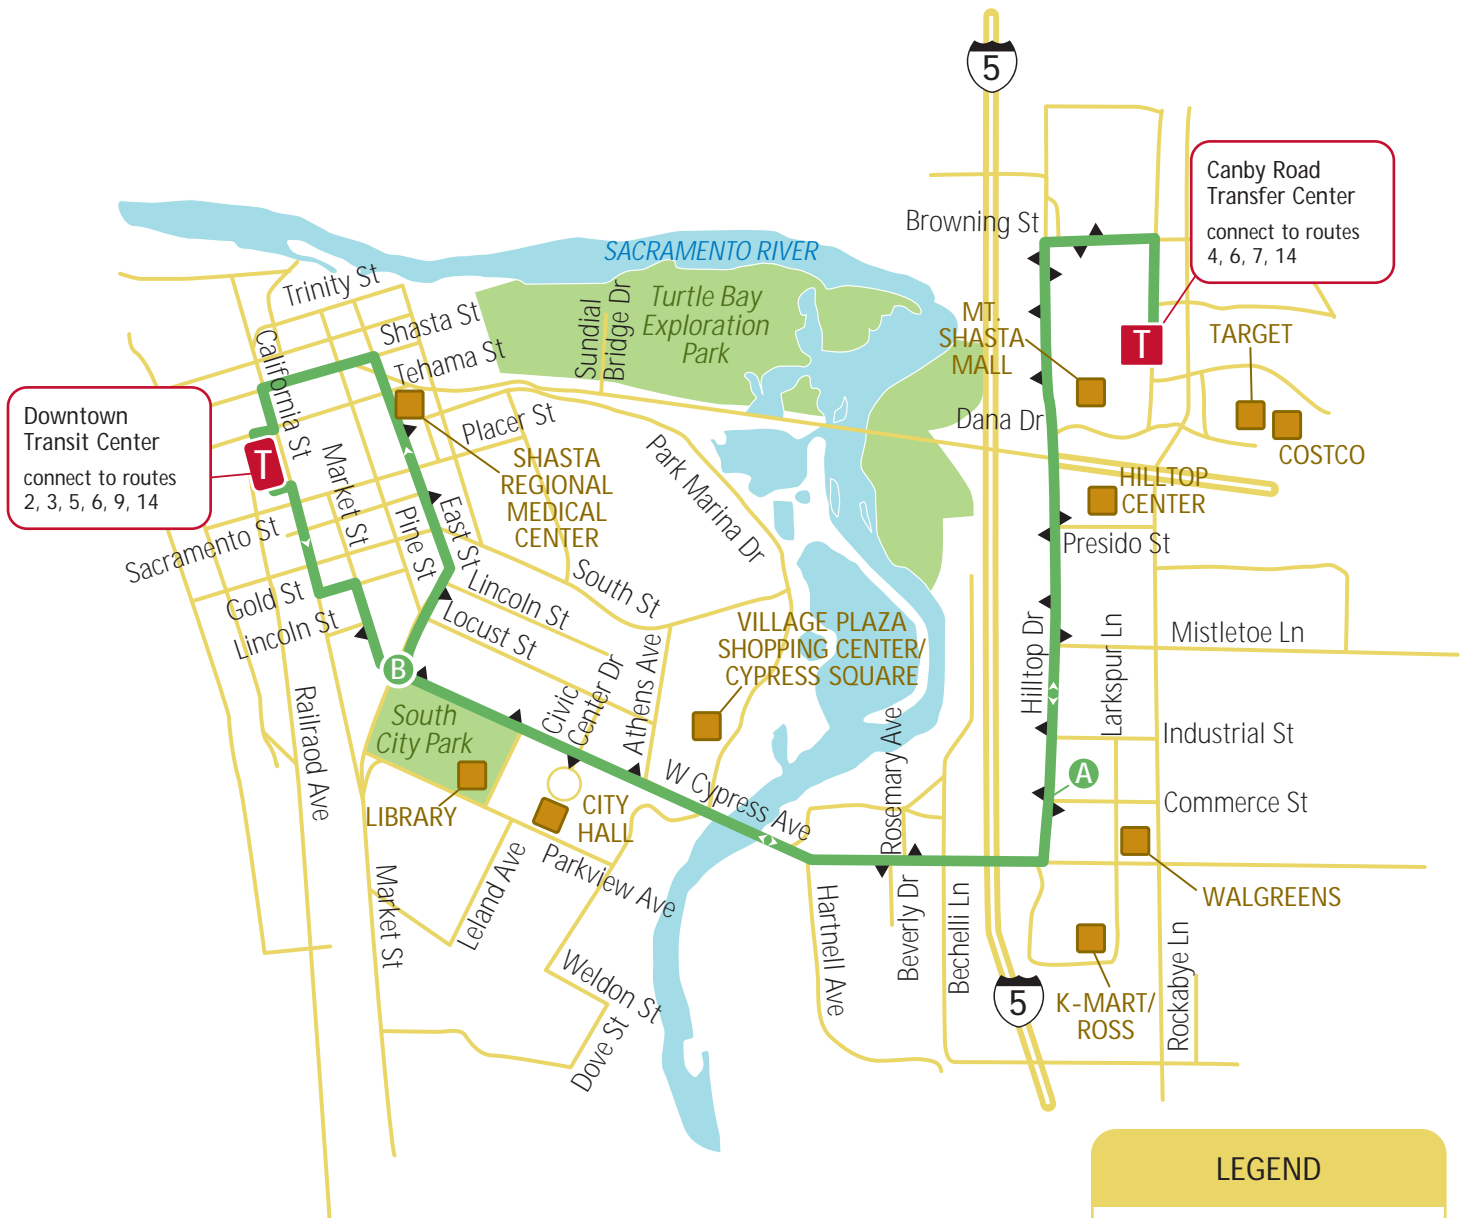

Route 11

WEEKDAY SCHEDULE

Saturday service begins 3 hours later and ends at the time indicated.
There is no Sunday service.

leaves Downtown Transit Center	Hilltop at Commerce	Canby Rd Transfer Facility	Cypress at Pine	arrives Downtown Transit Center
T	A	T	B	T
6:30am	6:45	7:00	7:15	7:30
Then every hour until last bus at:				
6:30pm	6:45	7:00	7:15	7:30

LEGEND

- Route 11
- Bus Stops
- T Transit Center
- B Time Point
- Points of Interest

www.RABAride.com
241-2877