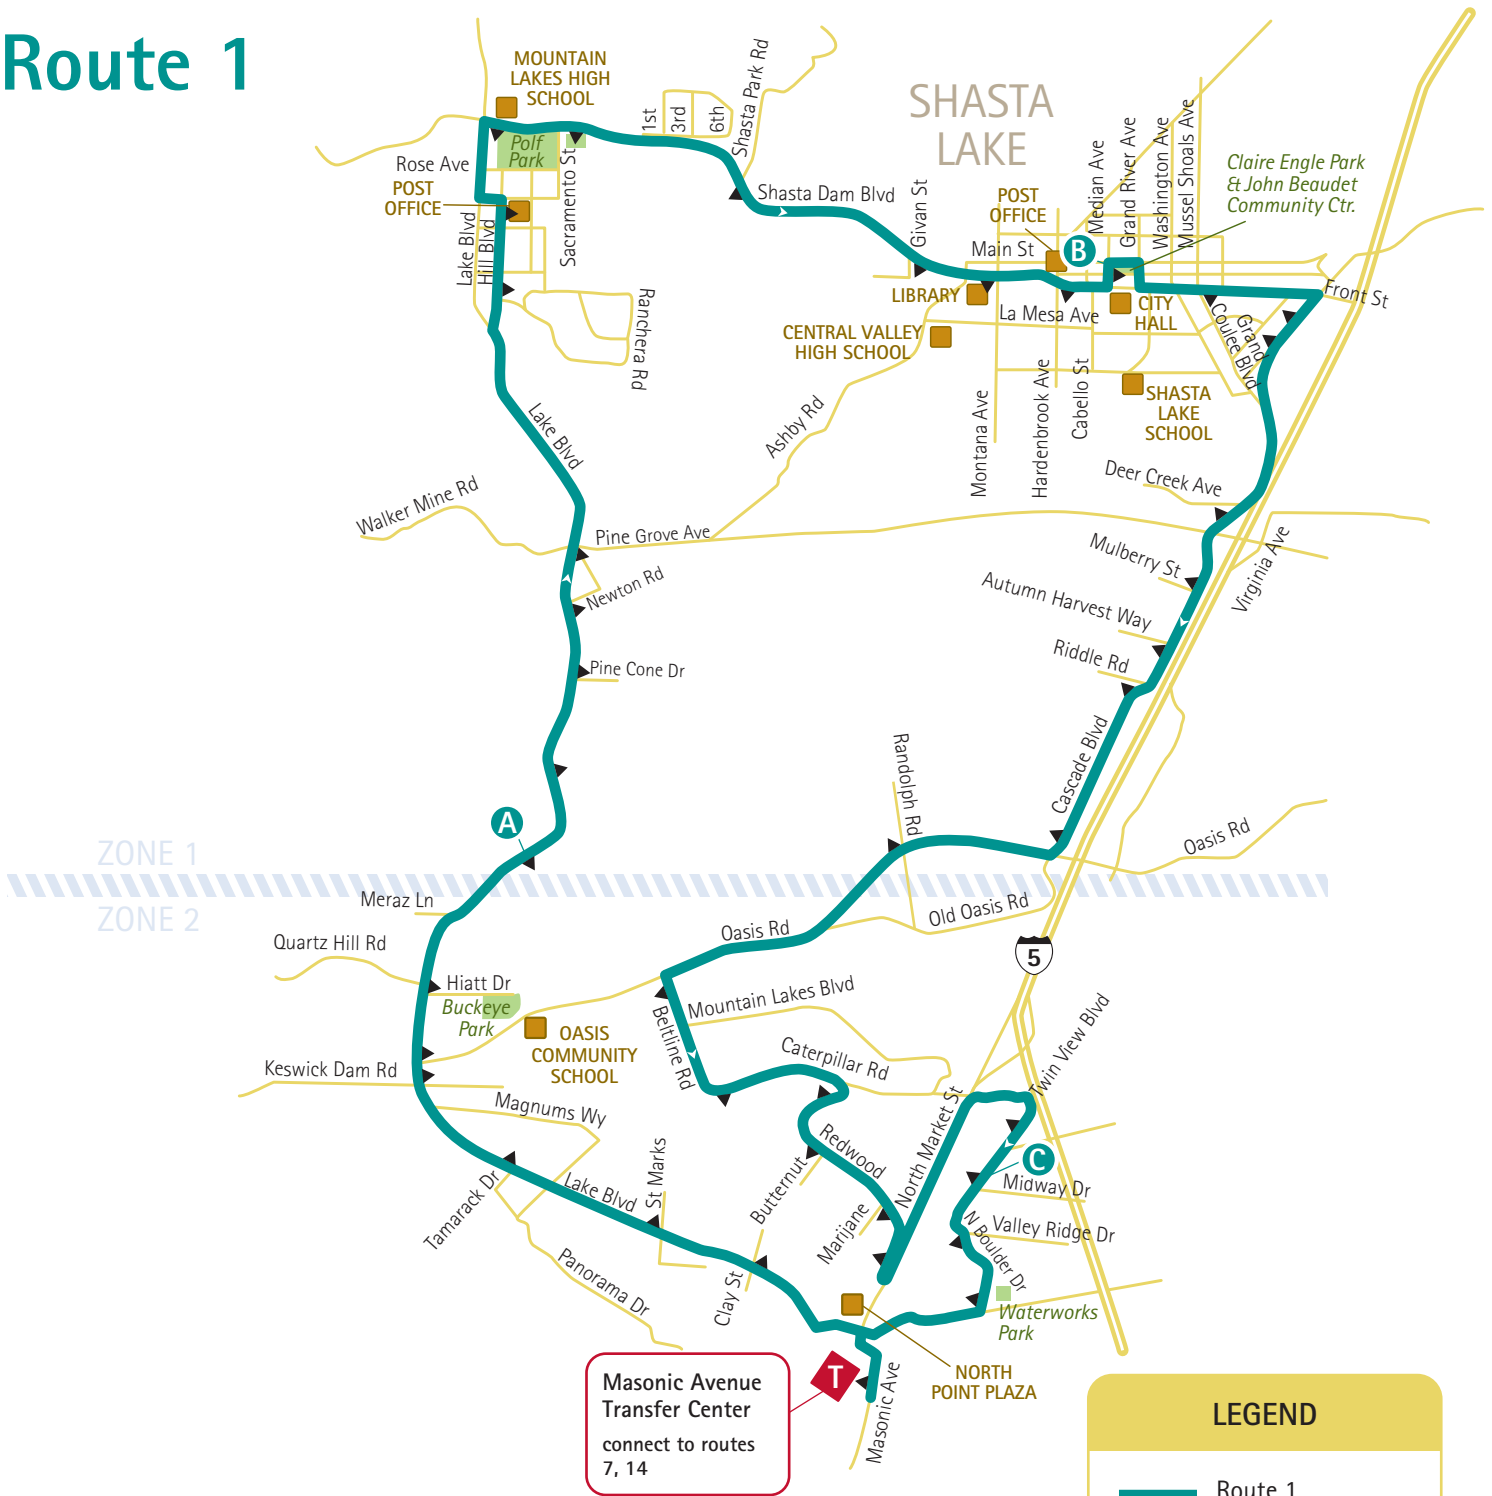

Route 1

WEEKDAY SCHEDULE

Saturday service begins 3 hours later and ends at the time indicated. There is no Sunday service.

leaves Masonic Ave Transfer Center	12125 Lake	Median at Main	Twin View at Shascade	arrives Masonic Ave Transfer Center
T	A	B	C	T
6:00am	6:15	6:30	6:45	7:00
Then every hour until last bus at:				
7:00pm	7:15	7:30	7:45	8:00

LEGEND

- Route 1
- Bus Stops
- Transfer Center
- Time Point
- Points of Interest

www.RABArise.com
241-2877