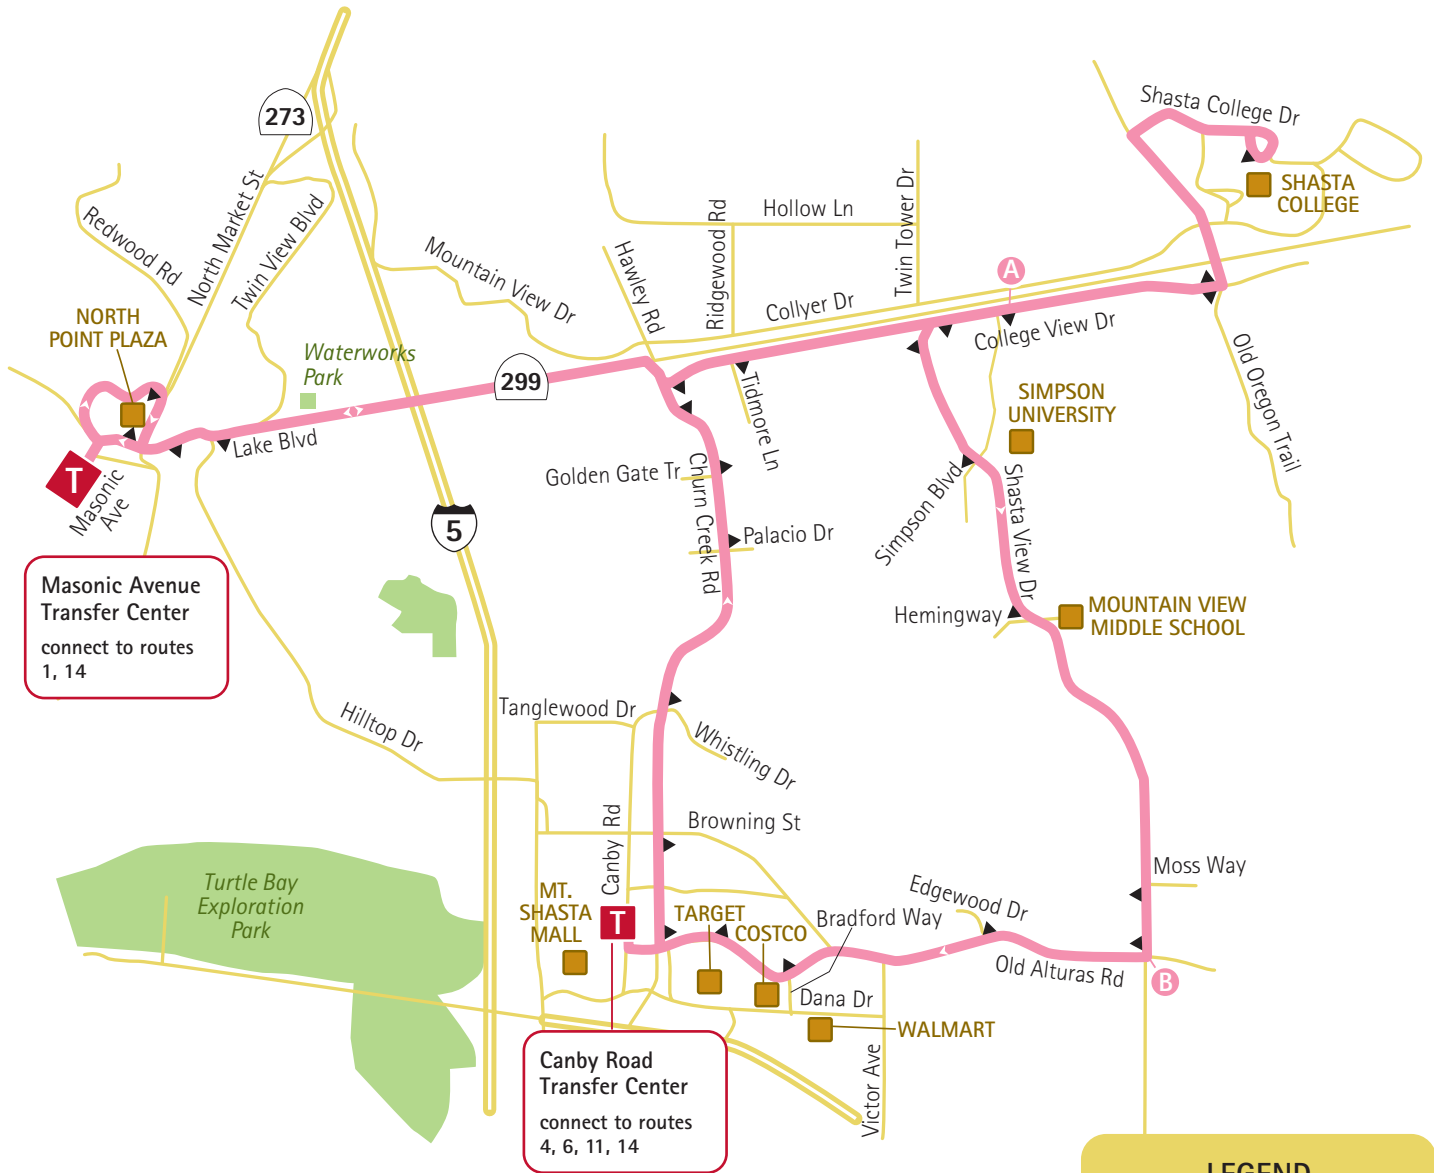

Route 7

LEGEND

- Route 7
- ▲ Bus Stops
- T Transfer Center
- B Time Point
- Points of Interest

WEEKDAY SCHEDULE

Saturday service begins 3 hours later and ends at the time indicated. There is no Sunday service.

leaves Masonic Ave Transfer Center	Simpson University	Shasta View at Old Alturas	Canby Rd Transfer Center	arrives Masonic Ave Transfer Center
T	A	B	T	T
7:00am	7:15	7:30	7:45	8:00
Every 30 mins. between 7:30-10:30 and 1:30-3:30, then hourly until last bus at:				
7:00pm	7:15	7:30	7:45	8:00
Route 7 operates hourly on Saturdays from 10:00 am to last bus at 8:00 pm				