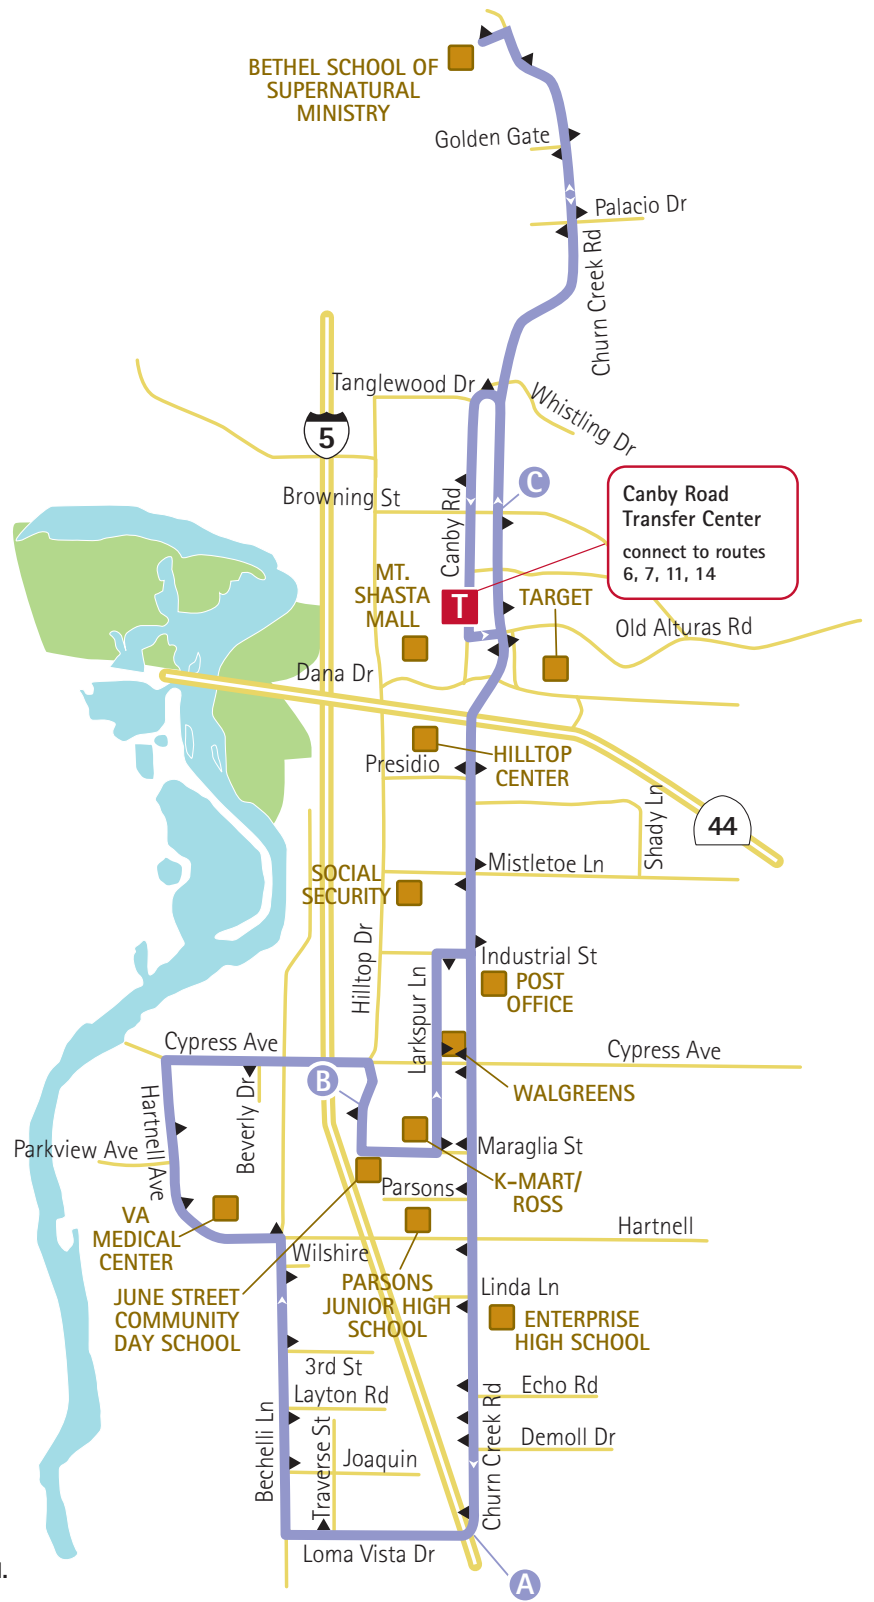

Route 4

Canby Road Transfer Center connect to routes 6, 7, 11, 14

LEGEND

- Route 4
- ▲ Bus Stops
- T Transfer Center
- B Time Point
- Points of Interest

WEEKDAY SCHEDULE

Saturday service begins 3 hours later and ends at the time indicated. There is no Sunday service.

leaves Canby Rd Transfer Center T	Churn Creek at Loma Vista A	2620 Hilltop B	Churn Creek at Browning C	arrives Canby Rd Transfer Center T
6:00am	6:15	6:30	6:45	7:00
Then every hour until last bus at:				
6:00pm	6:15	6:30	6:45	7:00