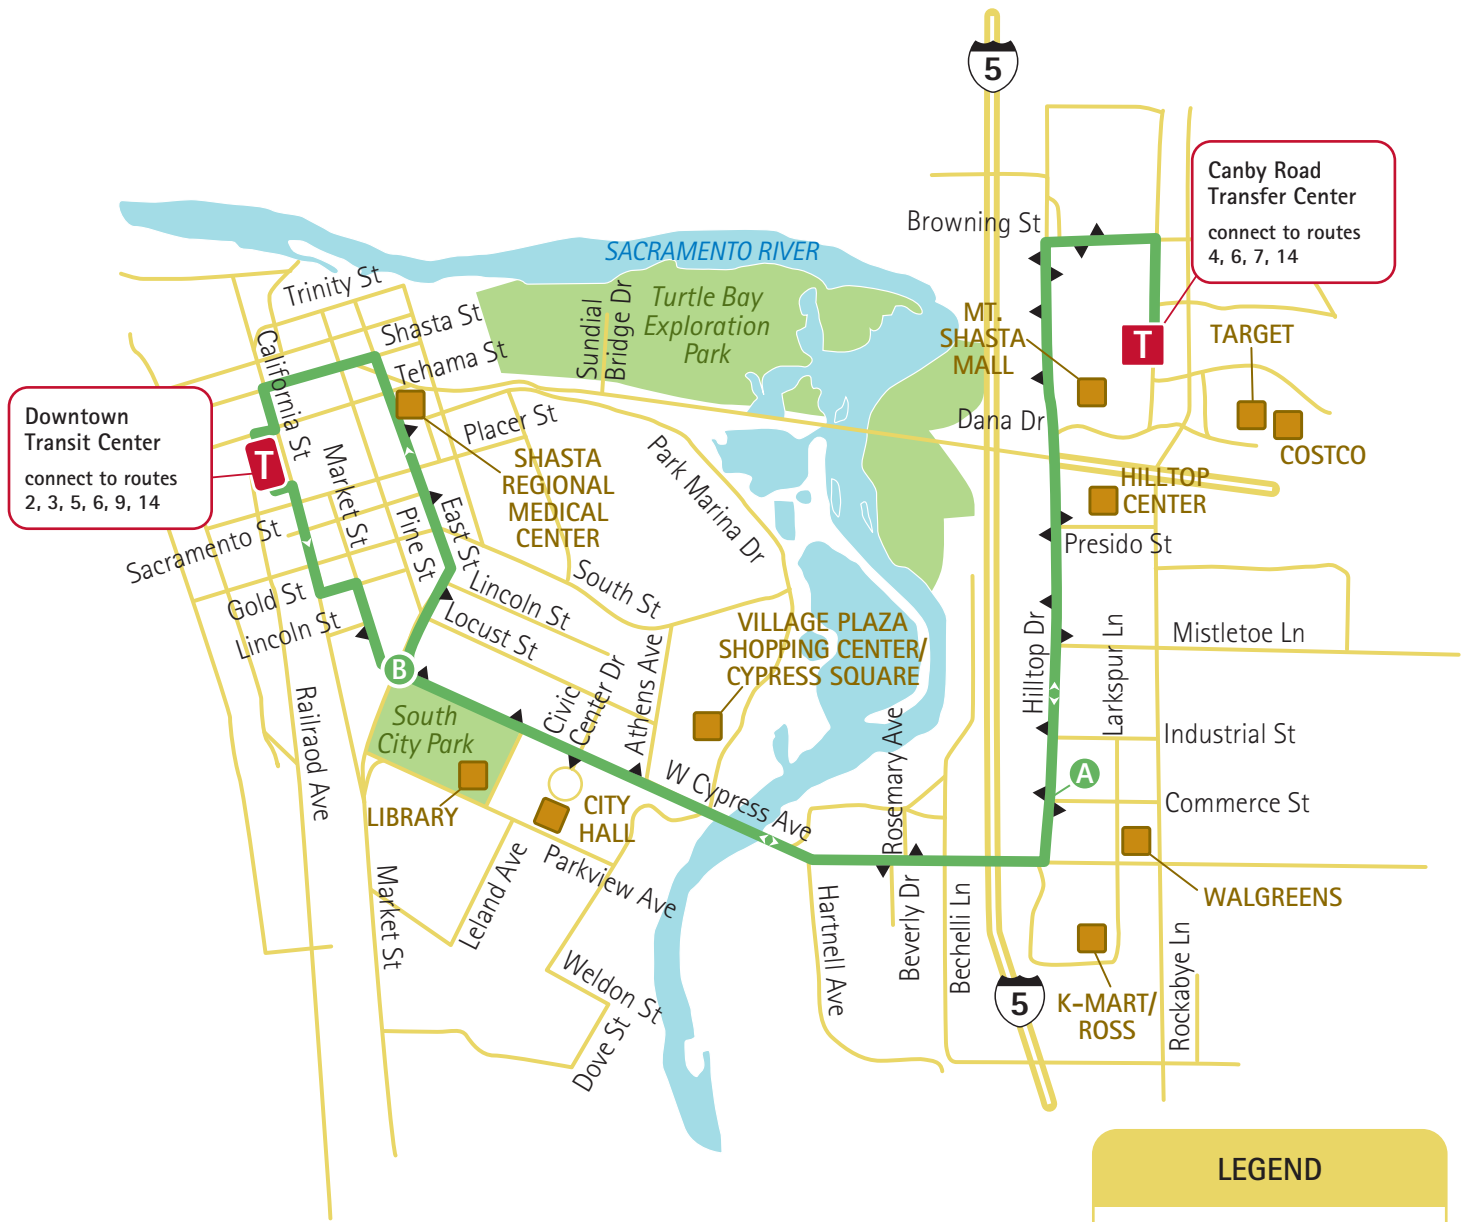

# Route 11

**Downtown Transit Center**  
connect to routes  
2, 3, 5, 6, 9, 14

**Canby Road Transfer Center**  
connect to routes  
4, 6, 7, 14

**LEGEND**

- Route 11
- ▲ Bus Stops
- T Transit Center
- B Time Point
- Points of Interest

## WEEKDAY SCHEDULE

Saturday service begins 3 hours later and ends at the time indicated.  
There is no Sunday service.

leaves Downtown Transit Center	Hilltop at Commerce	Canby Rd Transfer Facility	Cypress at Pine	arrives Downtown Transit Center
<span style="background-color: red; color: white; padding: 2px;">T</span>	<span style="background-color: green; color: white; border-radius: 50%; padding: 2px;">A</span>	<span style="background-color: red; color: white; padding: 2px;">T</span>	<span style="background-color: green; color: white; border-radius: 50%; padding: 2px;">B</span>	<span style="background-color: red; color: white; padding: 2px;">T</span>
6:30am	6:45	7:00	7:15	7:30
Then every hour until last bus at:				
6:30pm	6:45	7:00	7:15	7:30